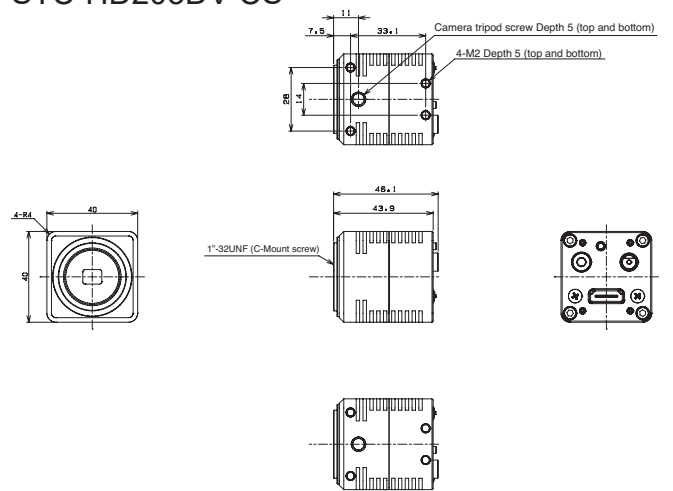

STC-HD203DV-CS