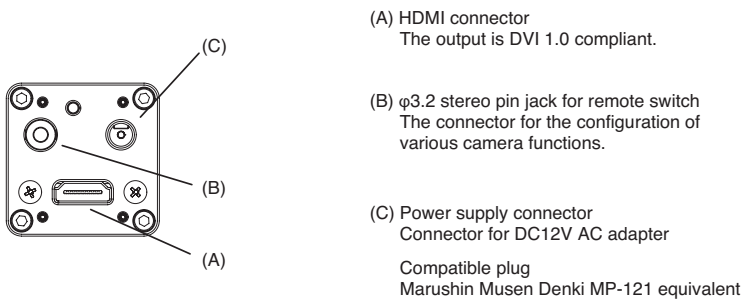

Omron Sentech HD High-Definition Camera

External Connector Specification

External Link Connectors	HDMI connector: DVI 1.0 compliant, power supply: MP-121C (Marushin Musen Denki) equivalent, communications: ϕ3.5 stereo pin jack