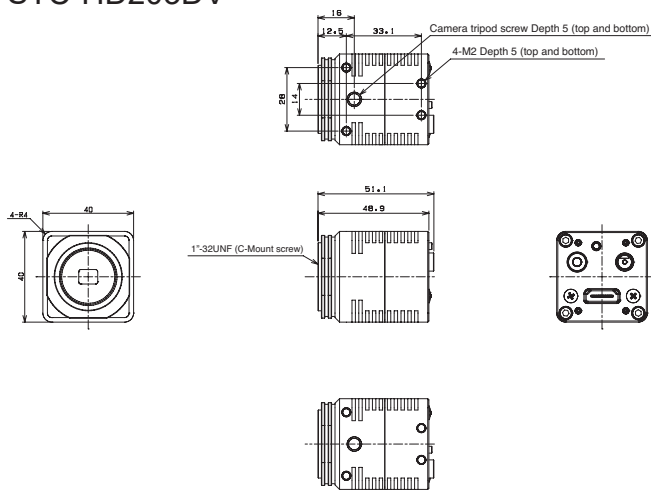

External View

STC-HD203DV