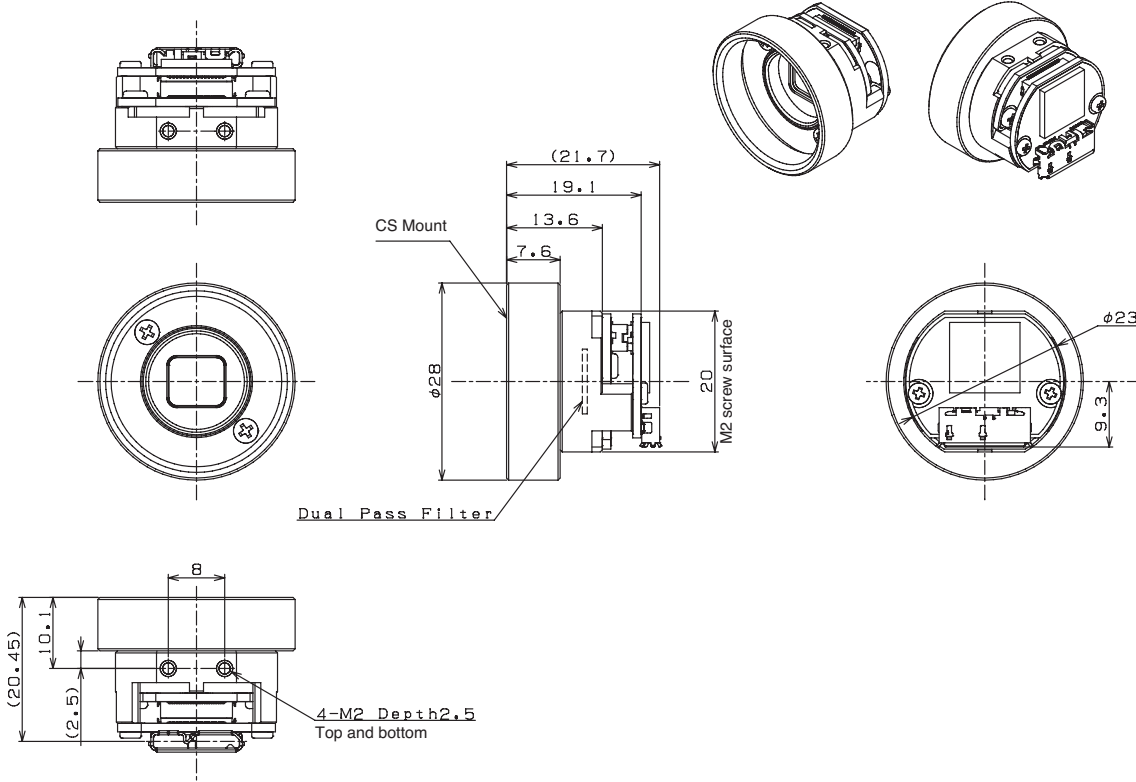

External Connector Specification

Drawing Dimension

STC-S133UVC-BL (DBL)

STC-S133UVC-BLL (DBLL)

STC-S133UVC-BCLS (DBLCS)

Omron Sentech USB3.0 Small CMOS Camera

STC-S133UVC-ALL (DALL)

STC-S133UVC-ALCS (DALCS)