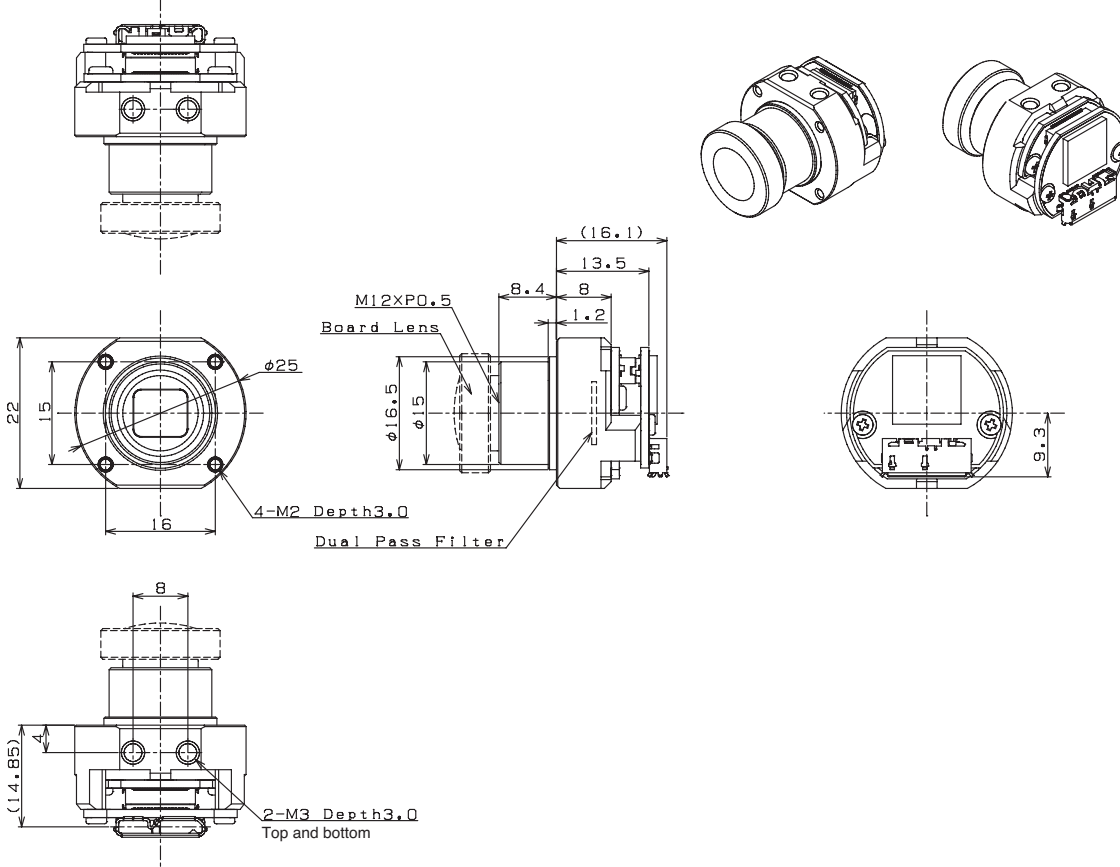

External Connector Specification

Drawing Dimension

STC-S133UVC-BL (DBL)

STC-S133UVC-BLL (DBLL)

STC-S133UVC-BCLS (DBLCS)

Omron Sentech USB3.0 Small CMOS Camera

STC-S133UVC-ALL (DALL)

STC-S133UVC-ALCS (DALCS)