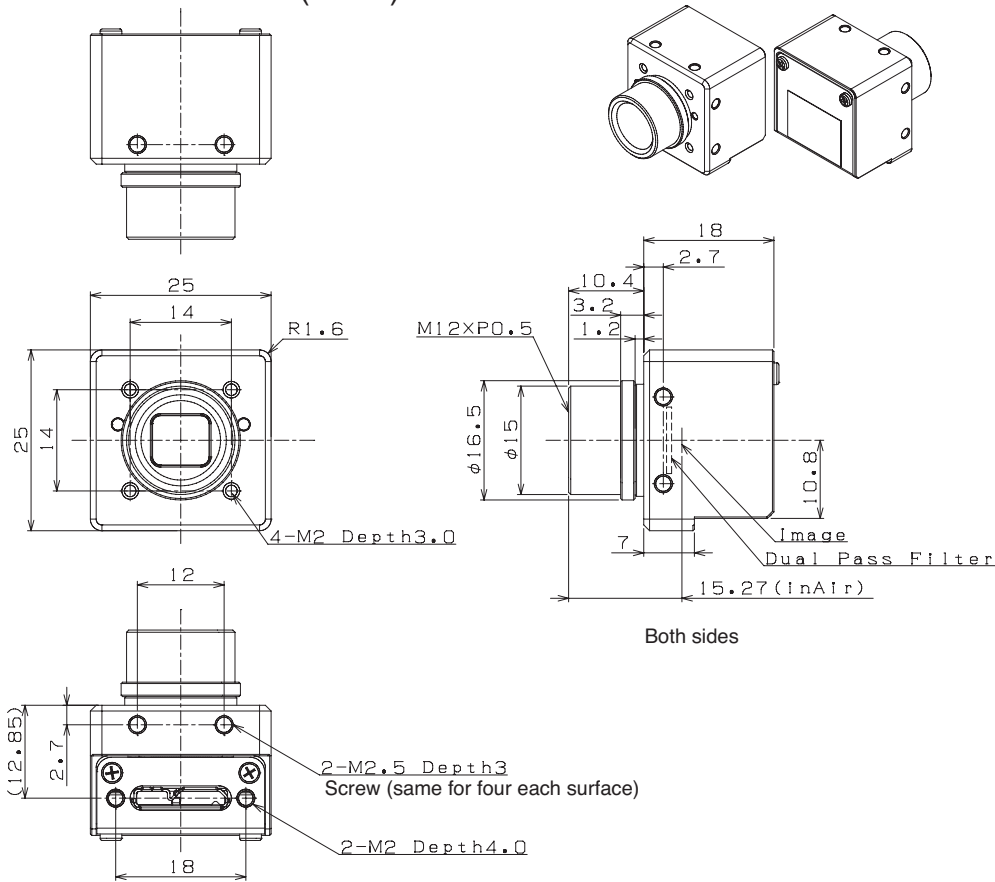

External Connector Specification

Drawing Dimension

STC-S133UVC-BL (DBL)

STC-S133UVC-BLL (DBLL)

STC-S133UVC-BCLS (DBLCS)

Omron Sentech USB3.0 Small CMOS Camera

STC-S133UVC-ALL (DALL)

STC-S133UVC-ALCS (DALCS)