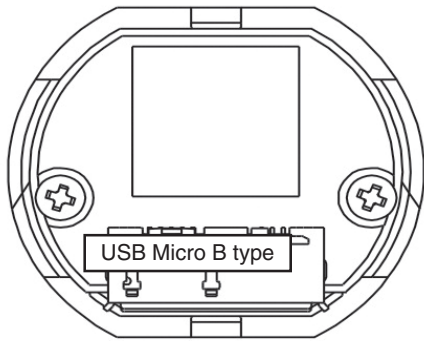

External Connector Specification

Drawing Dimension

STC-S133UVC-BL (DBL)

STC-S133UVC-BLL (DBLL)

STC-S133UVC-BCLS (DBLCS)

Omron Sentech USB3.0 Small CMOS Camera

STC-S133UVC-ALL (DALL)

STC-S133UVC-ALCS (DALCS)