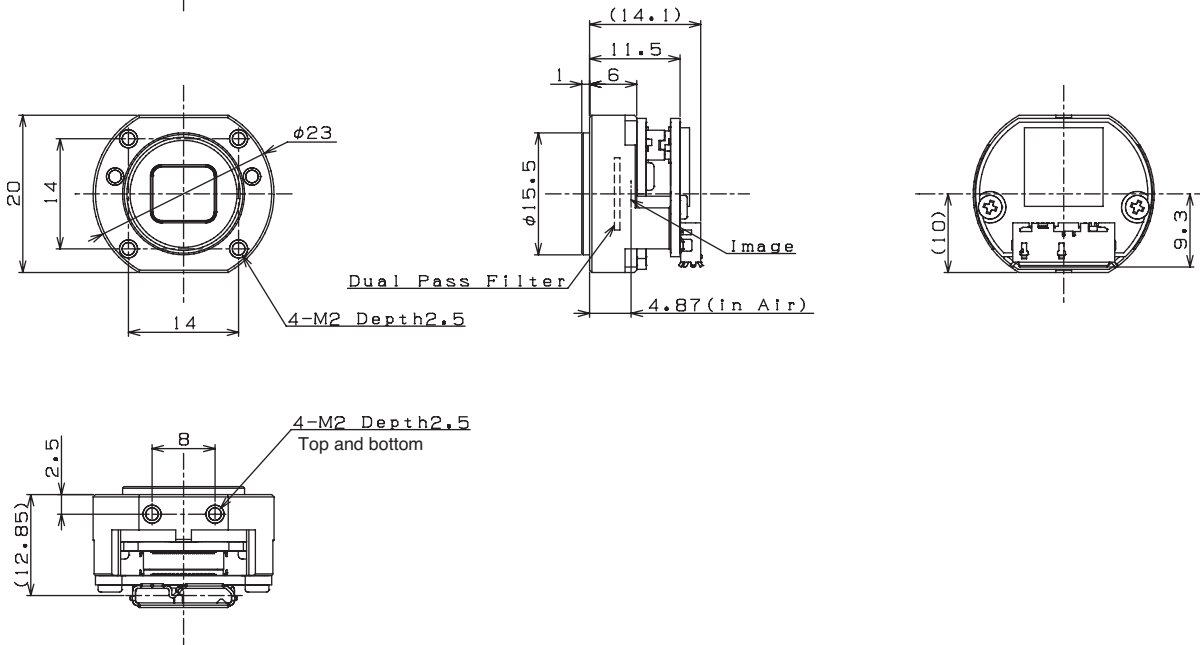

External Connector Specification

Drawing Dimension

STC-S133UVC-BL (DBL)

STC-S133UVC-BLL (DBLL)

STC-S133UVC-BCLS (DBLCS)

Omron Sentech USB3.0 Small CMOS Camera

STC-S133UVC-ALL (DALL)

STC-S133UVC-ALCS (DALCS)