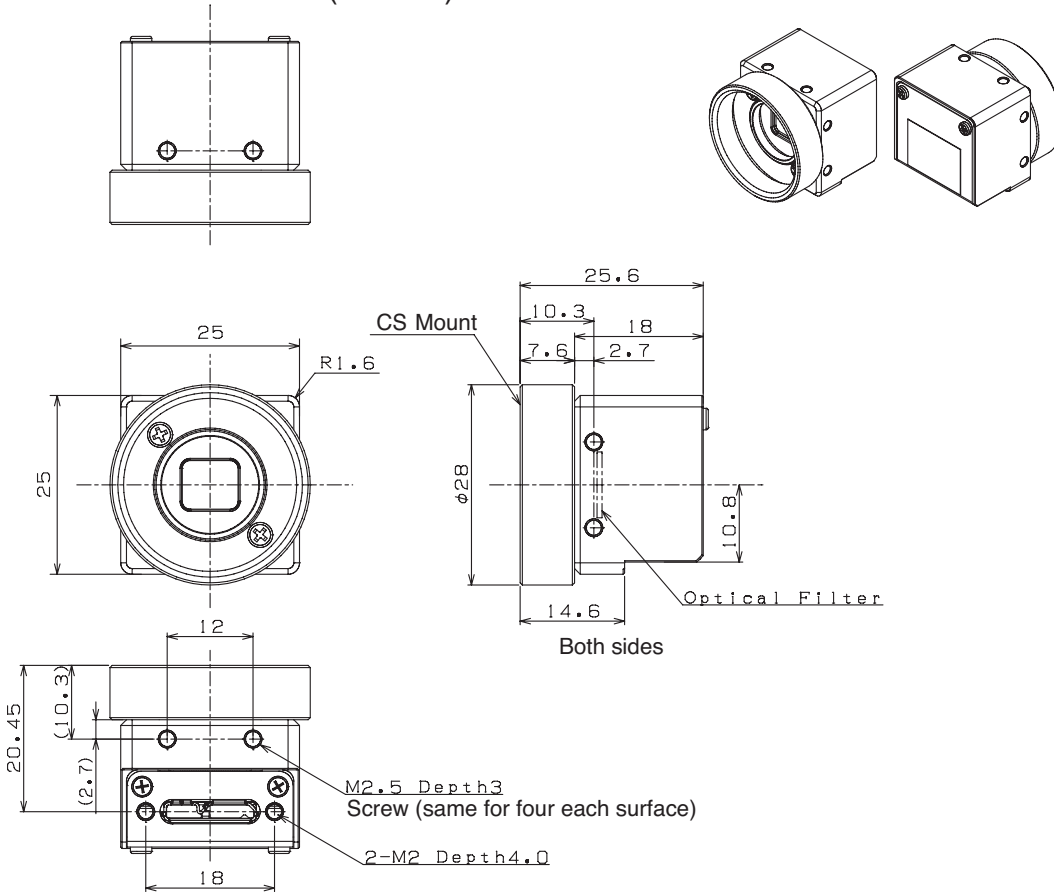

External Connector Specification

Drawing Dimension

STC-S133UVC-BL (DBL)

STC-S133UVC-BLL (DBLL)

STC-S133UVC-BCLS (DBLCS)

Omron Sentech USB3.0 Small CMOS Camera

STC-S133UVC-ALL (DALL)

STC-S133UVC-ALCS (DALCS)