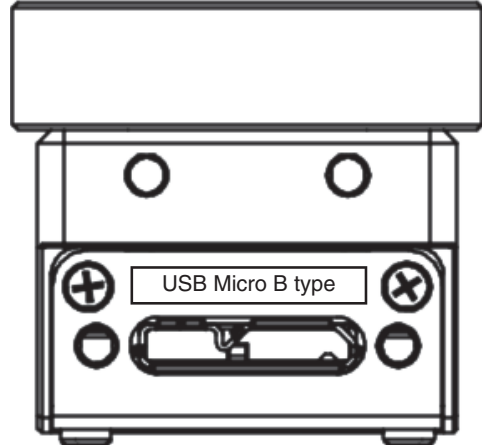

External Connector Specification

Drawing Dimension

STC-S133UVC-BL (DBL)

STC-S133UVC-BLL (DBLL)

STC-S133UVC-BCLS (DBLCS)

Omron Sentech USB3.0 Small CMOS Camera

STC-S133UVC-ALL (DALL)

STC-S133UVC-ALCS (DALCS)